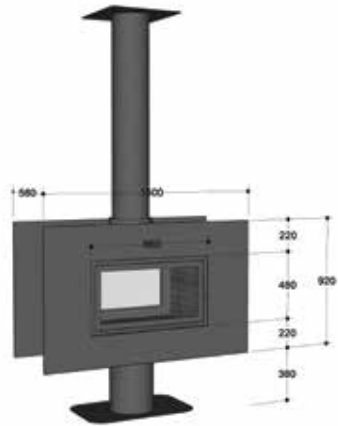

360

CENTRAL FIREPLACES

CENTRAL FIREPLACES

ELİPS

- Insert: Casting • 360° Swivel Double Wall Steel Body • Door: Front - Rear Sliding
- Chimney: Ø 250 Mm • External Chimney Damper Control • Colour: Smoke Grey Or Black

NEW

- Steel Body Hanging From Ceiling • Door: None / Open • Chimney: Ø 200 Mm
- External Chimney Damper Control • Optional: 360° Swivel • Colour: Smoke Grey Or Black

CAM

FENER

NEW

- Insert: Casting • Glass Cowl Hanging From Ceiling • Vitro Ceramic Glass Body
- Door: None / Open • Chimney: Ø 300 Mm • External Chimney Damper Control
- Colour: Smoke Grey Or Black / Beige Marble Or Black Granite Lower Platform

NEW

- Insert: Casting • Steel Body Hanging From Ceiling • Door: Sliding Front-Rear Covers, Constant Side Glass
- Chimney: Ø 250 Mm • External Chimney Damper Control • Optional: 360° Swivel
- Colour: Smoke Grey Or Black