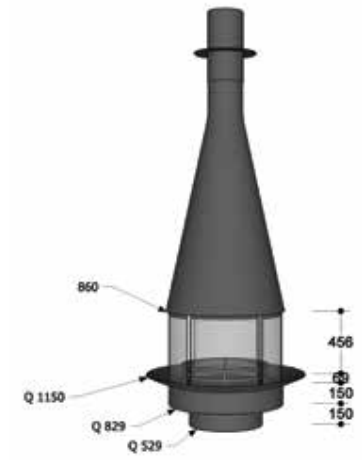

KUPA

CENTRAL FIREPLACES

CENTRAL FIREPLACES

HUNI

- Insert: Casting • Steel Cowl Hanging From Ceiling • Door: None / Open
- Chimney: Ø 300 Mm • External Chimney Damper Control • Colour: Smoke Grey Or Black

- Steel Cowl Hanging From Ceiling • Sliding Glass Cover • Chimney: Ø 250 Mm
- External Chimney Damper Control • Colour: Smoke Grey Or Black