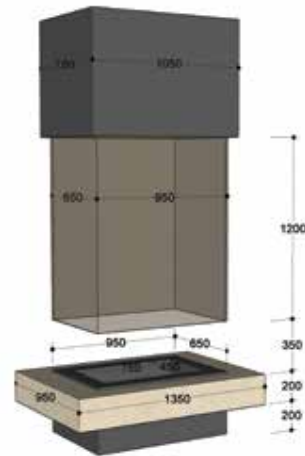

NEW

- Steel Body Hanging From Ceiling • Door: None / Open • Chimney: Ø 200 Mm
- External Chimney Damper Control • Optional: 360° Swivel • Colour: Smoke Grey Or Black

CAM

FENER

NEW

- Insert: Casting • Glass Cowl Hanging From Ceiling • Vitro Ceramic Glass Body
- Door: None / Open • Chimney: Ø 300 Mm • External Chimney Damper Control
- Colour: Smoke Grey Or Black / Beige Marble Or Black Granite Lower Platform