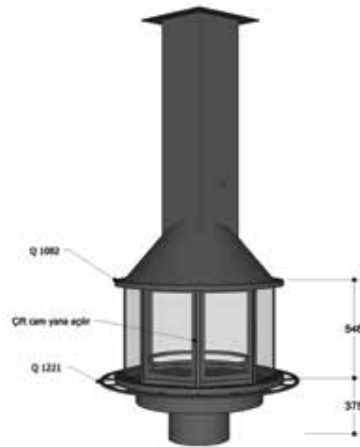

KADEH

KÜRE

- Insert: Casting • Steel Cowl Hanging From Ceiling • Door: None / Open
- Chimney: Ø 300 Mm • External Chimney Damper Control • Colour: Smoke Grey Or Black

- Steel Body Hanging From Ceiling • Door: Sliding • Chimney: Ø 200 Mm • External Chimney Damper Control • Optional: 360° Swivel • Colour: Smoke Grey Or Black

SEKİZGEN

CENTRAL FIREPLACES

CENTRAL FIREPLACES

KOT

NEW

- Insert: Casting • Steel Cowl Hanging From Ceiling • Door: Sliding • Chimney: Ø 300 Mm
- External Chimney Damper Control • Colour: Smoke Grey Or Black

SEKİZGEN Y

NEW

- Insert: Casting • Steel Cowl Hanging From Ceiling • Door: Sliding Front-Rear Covers, Constant Side Glass • Chimney: Ø 250 Mm • External Chimney Damper Control • Colour: Smoke Grey Or Black

- Insert: Casting
- Double wall steel body hanging from ceiling
- Door: Front Glass: Elevator + Sliding, Rear Glass: Sliding, Side Glass: Constant
- Chimney: Ø 250 - 300 - 300 Mm
- External Chimney Damper Control
- Colour: Smoke Grey Or Black