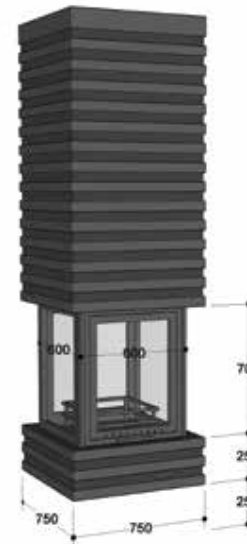

SEKİZGEN

CENTRAL FIREPLACES

CENTRAL FIREPLACES

KOT

NEW

- Insert: Casting • Steel Cowl Hanging From Ceiling • Door: Sliding • Chimney: Ø 300 Mm
- External Chimney Damper Control • Colour: Smoke Grey Or Black

SEKİZGEN Y

NEW

- Insert: Casting • Steel Cowl Hanging From Ceiling • Door: Sliding Front-Rear Covers, Constant Side Glass • Chimney: Ø 250 Mm • External Chimney Damper Control • Colour: Smoke Grey Or Black

- Insert: Casting
- Double wall steel body hanging from ceiling
- Door: Front Glass: Elevator + Sliding, Rear Glass: Sliding, Side Glass: Constant
- Chimney: Ø 250 - 300 - 300 Mm
- External Chimney Damper Control
- Colour: Smoke Grey Or Black

KOT 75