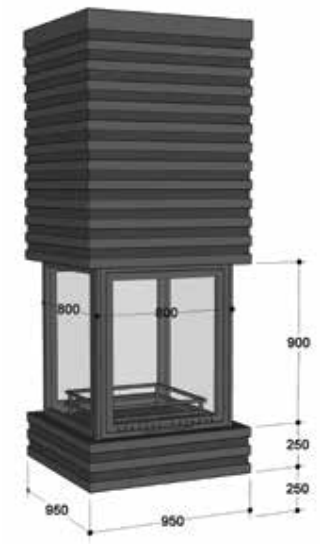

SEKİZGEN

CENTRAL FIREPLACES

CENTRAL FIREPLACES

KOT

NEW

- Insert: Casting • Steel Cowl Hanging From Ceiling • Door: Sliding • Chimney: Ø 300 Mm
- External Chimney Damper Control • Colour: Smoke Grey Or Black

SEKİZGEN Y

NEW

- Insert: Casting • Steel Cowl Hanging From Ceiling • Door: Sliding Front-Rear Covers, Constant Side Glass • Chimney: Ø 250 Mm • External Chimney Damper Control • Colour: Smoke Grey Or Black

- Insert: Casting
- Double wall steel body hanging from ceiling
- Door: Front Glass: Elevator + Sliding, Rear Glass: Sliding, Side Glass: Constant
- Chimney: Ø 250 - 300 - 300 Mm
- External Chimney Damper Control
- Colour: Smoke Grey Or Black

KOT 95