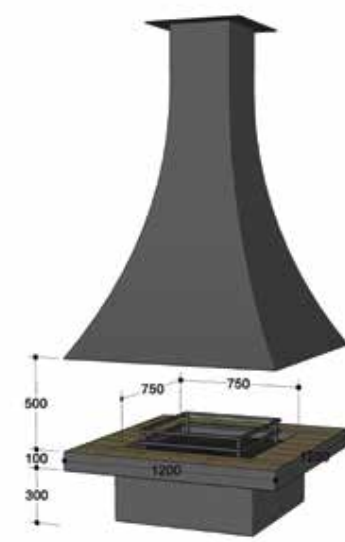

KOTR 75

KOTR 85

KOTR 95

NEW

- Insert: Casting
- Steel Cowl Hanging From Ceiling
- Door: None / Open
- Chimney: Ø 300 - 300 Mm
- External Chimney Damper Control
- Colour: Smoke Grey Or Black

GEOMETRİK 100

GEOMETRİK 120