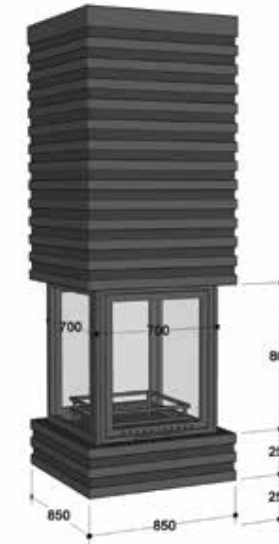

SEKİZGEN

CENTRAL FIREPLACES

CENTRAL FIREPLACES

KOT

NEW

- Insert: Casting • Steel Cowl Hanging From Ceiling • Door: Sliding • Chimney: Ø 300 Mm
- External Chimney Damper Control • Colour: Smoke Grey Or Black

SEKİZGEN Y

NEW

- Insert: Casting • Steel Cowl Hanging From Ceiling • Door: Sliding Front-Rear Covers, Constant Side Glass • Chimney: Ø 250 Mm • External Chimney Damper Control • Colour: Smoke Grey Or Black

- Insert: Casting
- Double wall steel body hanging from ceiling
- Door: Front Glass: Elevator + Sliding, Rear Glass: Sliding, Side Glass: Constant
- Chimney: Ø 250 - 300 - 300 Mm
- External Chimney Damper Control
- Colour: Smoke Grey Or Black

KOT 85