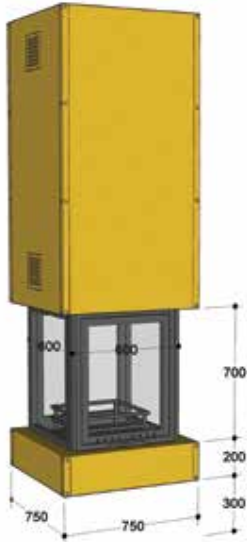

- Insert: Casting
- Double Wall Steel Body Hanging From Ceiling
- Door: Front Glass: Elevator + Sliding, Rear Glass: Sliding, Side Glass: Constant
- Chimney: Ø 250 - 300 - 300 Mm
- External Chimney Damper Control
- Colour: Opsiyonel

KOTR 75