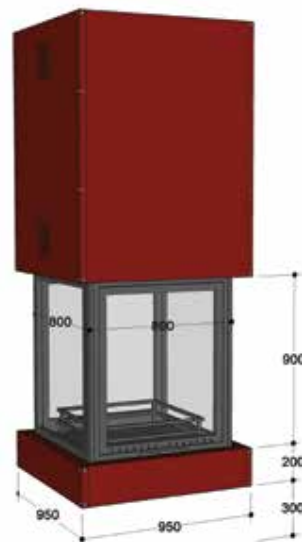

NEW

- Insert: Casting
- Double Wall Steel Body Hanging From Ceiling
- Door: Front Glass: Elevator + Sliding, Rear Glass: Sliding, Side Glass: Constant
- Chimney: Ø 250 - 300 - 300 Mm
- External Chimney Damper Control
- Colour: Opsiyonel

KOTR 95

NEW

- Insert: Casting
- Steel Cowl Hanging From Ceiling
- Door: None / Open
- Chimney: Ø 300 - 300 Mm
- External Chimney Damper Control
- Colour: Smoke Grey Or Black