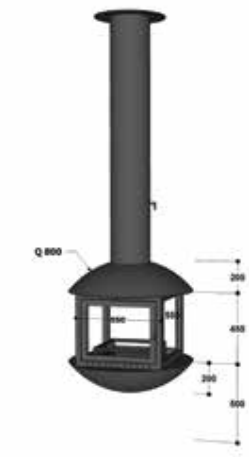

360

CENTRAL FIREPLACES

CENTRAL FIREPLACES

ELİPS

- Insert: Casting • 360° Swivel Double Wall Steel Body • Door: Front - Rear Sliding
- Chimney: Ø 250 Mm • External Chimney Damper Control • Colour: Smoke Grey Or Black

NEW

- Steel Body Hanging From Ceiling • Door: None / Open • Chimney: Ø 200 Mm
- External Chimney Damper Control • Optional: 360° Swivel • Colour: Smoke Grey Or Black

CAM

FENER

NEW

- Insert: Casting • Glass Cowl Hanging From Ceiling • Vitro Ceramic Glass Body
- Door: None / Open • Chimney: Ø 300 Mm • External Chimney Damper Control
- Colour: Smoke Grey Or Black / Beige Marble Or Black Granite Lower Platform

NEW

- Insert: Casting • Steel Body Hanging From Ceiling • Door: Sliding Front-Rear Covers, Constant Side Glass
- Chimney: Ø 250 Mm • External Chimney Damper Control • Optional: 360° Swivel
- Colour: Smoke Grey Or Black