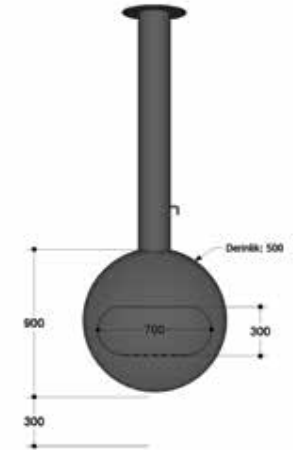

360

CENTRAL FIREPLACES

CENTRAL FIREPLACES

ELİPS

- Insert: Casting • 360° Swivel Double Wall Steel Body • Door: Front - Rear Sliding
- Chimney: Ø 250 Mm • External Chimney Damper Control • Colour: Smoke Grey Or Black

NEW

- Steel Body Hanging From Ceiling • Door: None / Open • Chimney: Ø 200 Mm
- External Chimney Damper Control • Optional: 360° Swivel • Colour: Smoke Grey Or Black

CAM

FENER

NEW

- Insert: Casting • Glass Cowl Hanging From Ceiling • Vitro Ceramic Glass Body
- Door: None / Open • Chimney: Ø 300 Mm • External Chimney Damper Control
- Colour: Smoke Grey Or Black / Beige Marble Or Black Granite Lower Platform

NEW

- Insert: Casting • Steel Body Hanging From Ceiling • Door: Sliding Front-Rear Covers, Constant Side Glass
- Chimney: Ø 250 Mm • External Chimney Damper Control • Optional: 360° Swivel
- Colour: Smoke Grey Or Black

KADEH

KÜRE

- Insert: Casting • Steel Cowl Hanging From Ceiling • Door: None / Open
- Chimney: Ø 300 Mm • External Chimney Damper Control • Colour: Smoke Grey Or Black

- Steel Body Hanging From Ceiling • Door: Sliding • Chimney: Ø 200 Mm • External Chimney Damper Control • Optional: 360° Swivel • Colour: Smoke Grey Or Black