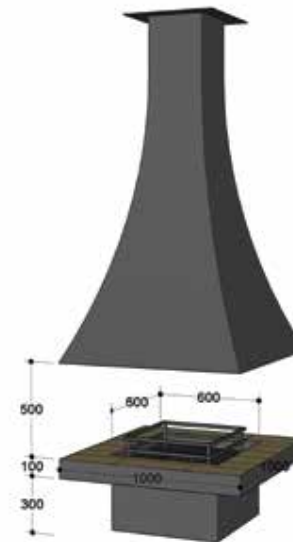

KOTR 75

KOTR 85

KOTR 95

NEW

- Insert: Casting
- Steel Cowl Hanging From Ceiling
- Door: None / Open
- Chimney: Ø 300 - 300 Mm
- External Chimney Damper Control
- Colour: Smoke Grey Or Black

GEOMETRİK 100

GEOMETRİK 120