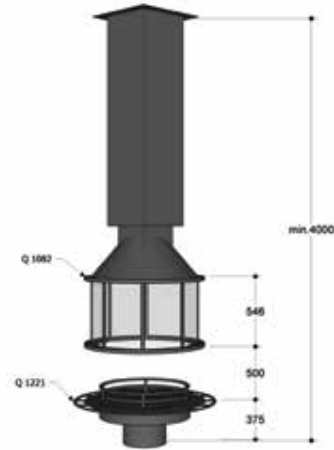

KADEH

KÜRE

- Insert: Casting • Steel Cowl Hanging From Ceiling • Door: None / Open
- Chimney: Ø 300 Mm • External Chimney Damper Control • Colour: Smoke Grey Or Black

- Steel Body Hanging From Ceiling • Door: Sliding • Chimney: Ø 200 Mm • External Chimney Damper Control • Optional: 360° Swivel • Colour: Smoke Grey Or Black

SEKİZGEN

CENTRAL FIREPLACES

CENTRAL FIREPLACES

KOT

NEW

- Insert: Casting • Steel Cowl Hanging From Ceiling • Door: Sliding • Chimney: Ø 300 Mm
- External Chimney Damper Control • Colour: Smoke Grey Or Black

SEKİZGEN Y

NEW

- Insert: Casting • Steel Cowl Hanging From Ceiling • Door: Sliding Front-Rear Covers, Constant Side Glass • Chimney: Ø 250 Mm • External Chimney Damper Control • Colour: Smoke Grey Or Black

- Insert: Casting
- Double wall steel body hanging from ceiling
- Door: Front Glass: Elevator + Sliding, Rear Glass: Sliding, Side Glass: Constant
- Chimney: Ø 250 - 300 - 300 Mm
- External Chimney Damper Control
- Colour: Smoke Grey Or Black